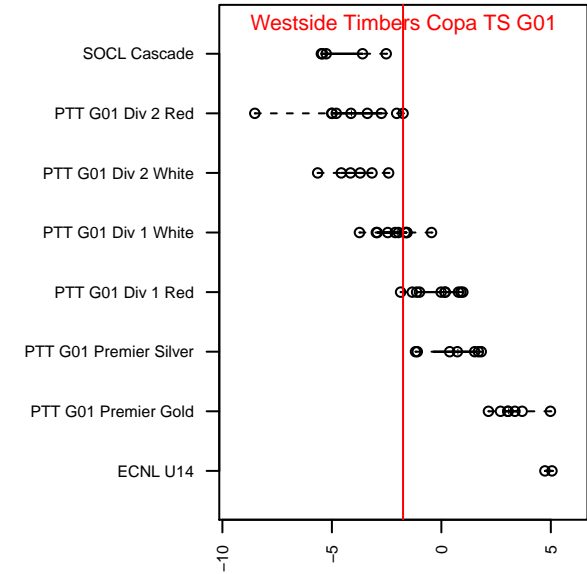

**attack and defense rating
relative to others at age
and all opponents in last 13 months**